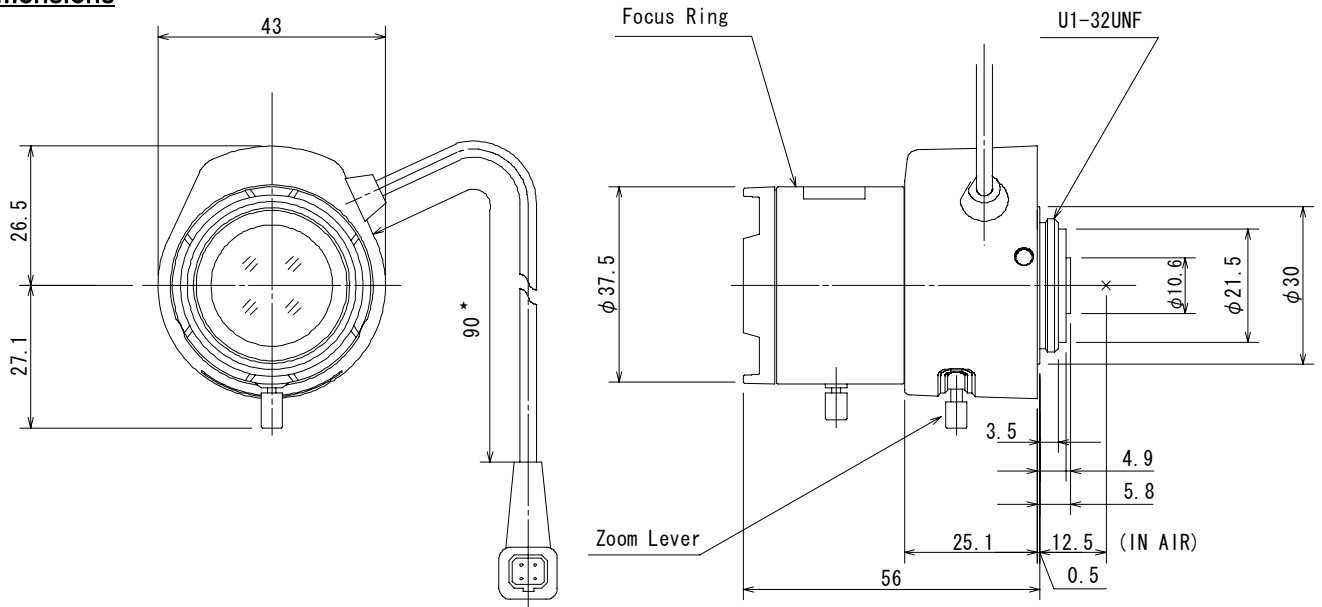

TG4Z2816FCS-MPIR

**4X 2.8mm-12mm F1.6 Day & Night
for 1/3 type Magapixel Cameras, Vari-focal Auto Iris DC Drive
CS-Mount**

Model No.		TG4Z2816FCS-MPIR		Effective	Front	ϕ 23.0mm	
Focal Length		2.8mm - 12mm		Lens Aperture	Rear	ϕ 7.4mm	
Max. Aperture Ratio		1:1.6		Back Focal Length	Tele	19.2mm	
Max. Image Format		4.8mm x 3.6mm (ϕ 6mm)			Wide	7.2mm	
Operation Range	Iris	F1.6 - F360		Flange Back Length		12.5mm	
	Focus	0.3m - Inf.		Mount		CS-Mount	
	Zoom	2.8mm - 12mm		Filter Size		—	
Control	Iris	DC Auto Iris		Dimensions		ϕ 37.5mm x 48mm x 56mm	
	Focus	Manual		Weight		71g	
	Zoom	Manual					
Angle of View	D	1/3 type	133.0° - 29.7°	1/4 type	95.0° - 22.3°		
	H		102.2° - 23.7°		74.2° - 17.8°		
	V		74.2° - 17.8°		54.7° - 13.3°		
Coil	Drive	190 Ω / 20°C					
	Control	855 Ω / 20°C					
Operating Temperature		-10°C - +50°C					

Dimensions

*: 310mm cable is available

Wiring Diagram